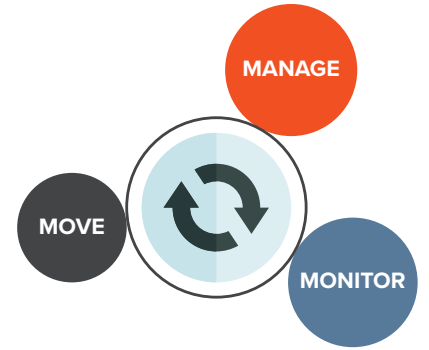

Modernize your database environment.

Save time and reduce risk with end-to-end solutions from Quest®.

From rapid data growth and cloud adoption to DevOps and data privacy, today's IT challenges are mounting. Addressing these issues with native tools and manual processes is expensive and time-consuming. Plus, it leaves you vulnerable to downtime, data breaches, costly fines, slow database performance and lost business.

But what if you could manage your growing database environment quickly, easily and affordably? This would empower you to shift more resources toward innovation to drive your business forward. With end-to-end database management solutions from Quest, you'll save time and money while reducing risk. Maximize your current database investments and gain support for the platforms you'll adopt in the future with Quest.

MANAGE

Build and deploy higher-quality code faster and save time on database administration while strengthening compliance.

MONITOR

Gain unrivaled visibility across all your database platforms – from *one* console.

Toad Data Point – Simplify data access, preparation, provisioning and report building.

Toad Intelligence Central – Improve collaboration by sharing data with non-Toad users.

Benchmark Factory® for Databases – Easily test database changes to avoid production issues.